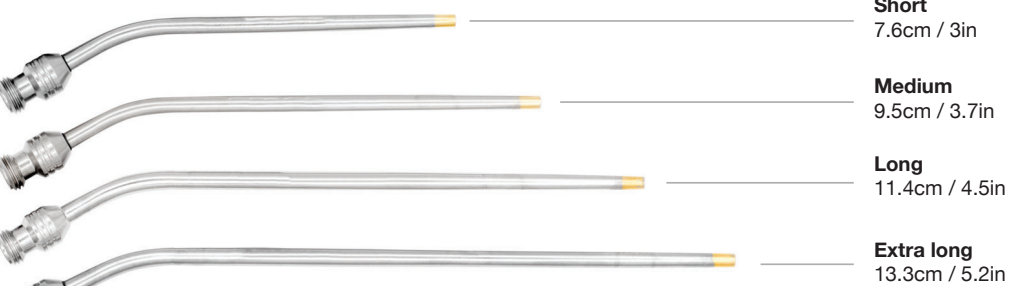

DAY-BAILES SUCTION TUBE

Designed for a wide range of delicate spine and microsurgical procedures

- Ergonomic – slim, lightweight and easy on surgeons’ hands
- Cost Effective – interchangeable, quick release tube for replacement
- Gold suction tip – easier identification of the tip during surgery

SUCTION TUBE LENGTHS

AVAILABLE FROM **SHORT TO EXTRA LONG**